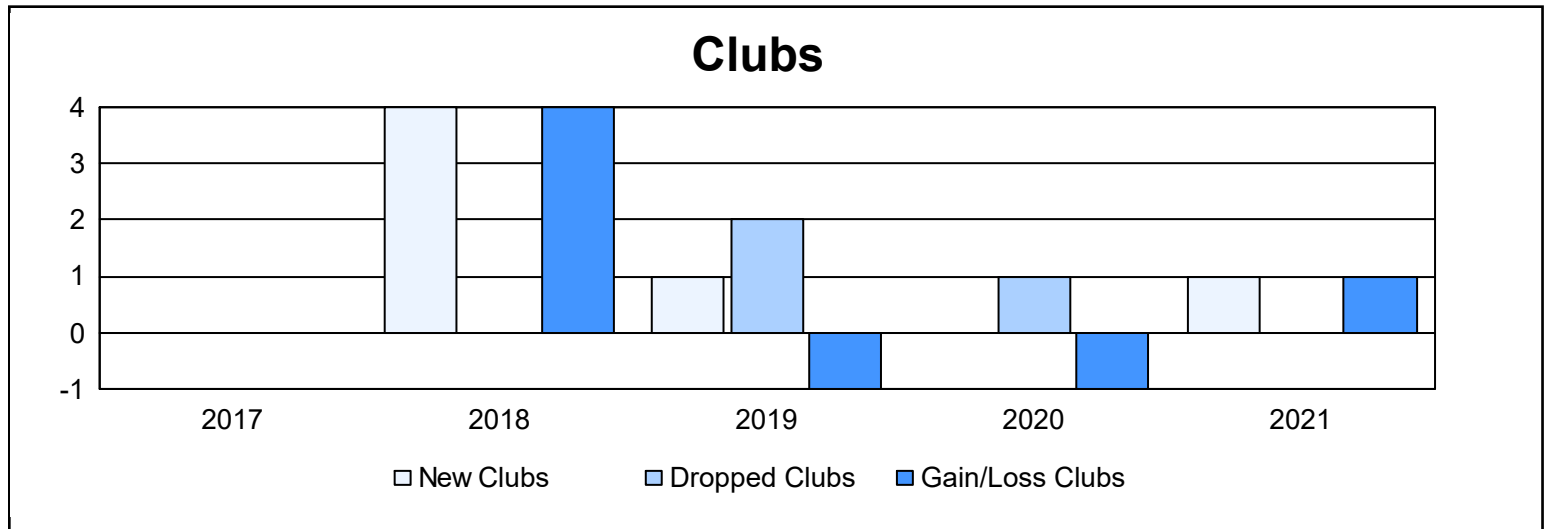

Year	New Clubs	Dropped Clubs	Gain/ Loss Clubs	New Members	Charter Members	Reinstate Members	Transfer Members	Total Member Added	Total Members Dropped	Gain/ Loss Members
2016-2017	0	0	0	116	3	2	5	126	123	3
2017-2018	4	0	4	126	102	5	12	245	144	101
2018-2019	1	2	-1	88	23	7	4	122	133	-11
2019-2020	0	1	-1	46	6	2	4	58	176	-118
2020-2021	1	0	1	140	23	9	12	184	150	34
<b>Average</b>	<b>1</b>	<b>1</b>	<b>1</b>	<b>103</b>	<b>31</b>	<b>5</b>	<b>7</b>	<b>147</b>	<b>145</b>	<b>2</b>

### Membership Composition June 2021 Cumulative