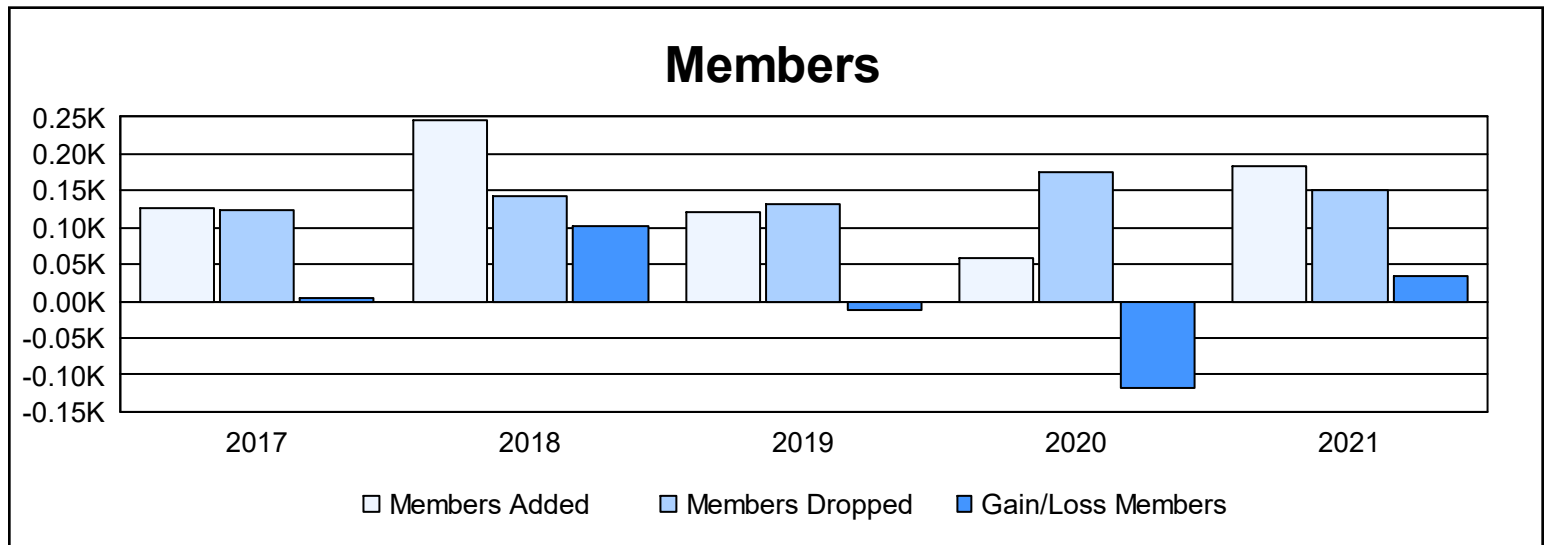

Year	New Clubs	Dropped Clubs	Gain/ Loss Clubs	New Members	Charter Members	Reinstate Members	Transfer Members	Total Member Added	Total Members Dropped	Gain/ Loss Members
2016-2017	0	0	0	116	3	2	5	126	123	3
2017-2018	4	0	4	126	102	5	12	245	144	101
2018-2019	1	2	-1	88	23	7	4	122	133	-11
2019-2020	0	1	-1	46	6	2	4	58	176	-118
2020-2021	1	0	1	140	23	9	12	184	150	34
<b>Average</b>	<b>1</b>	<b>1</b>	<b>1</b>	<b>103</b>	<b>31</b>	<b>5</b>	<b>7</b>	<b>147</b>	<b>145</b>	<b>2</b>

### Membership Composition June 2021 Cumulative